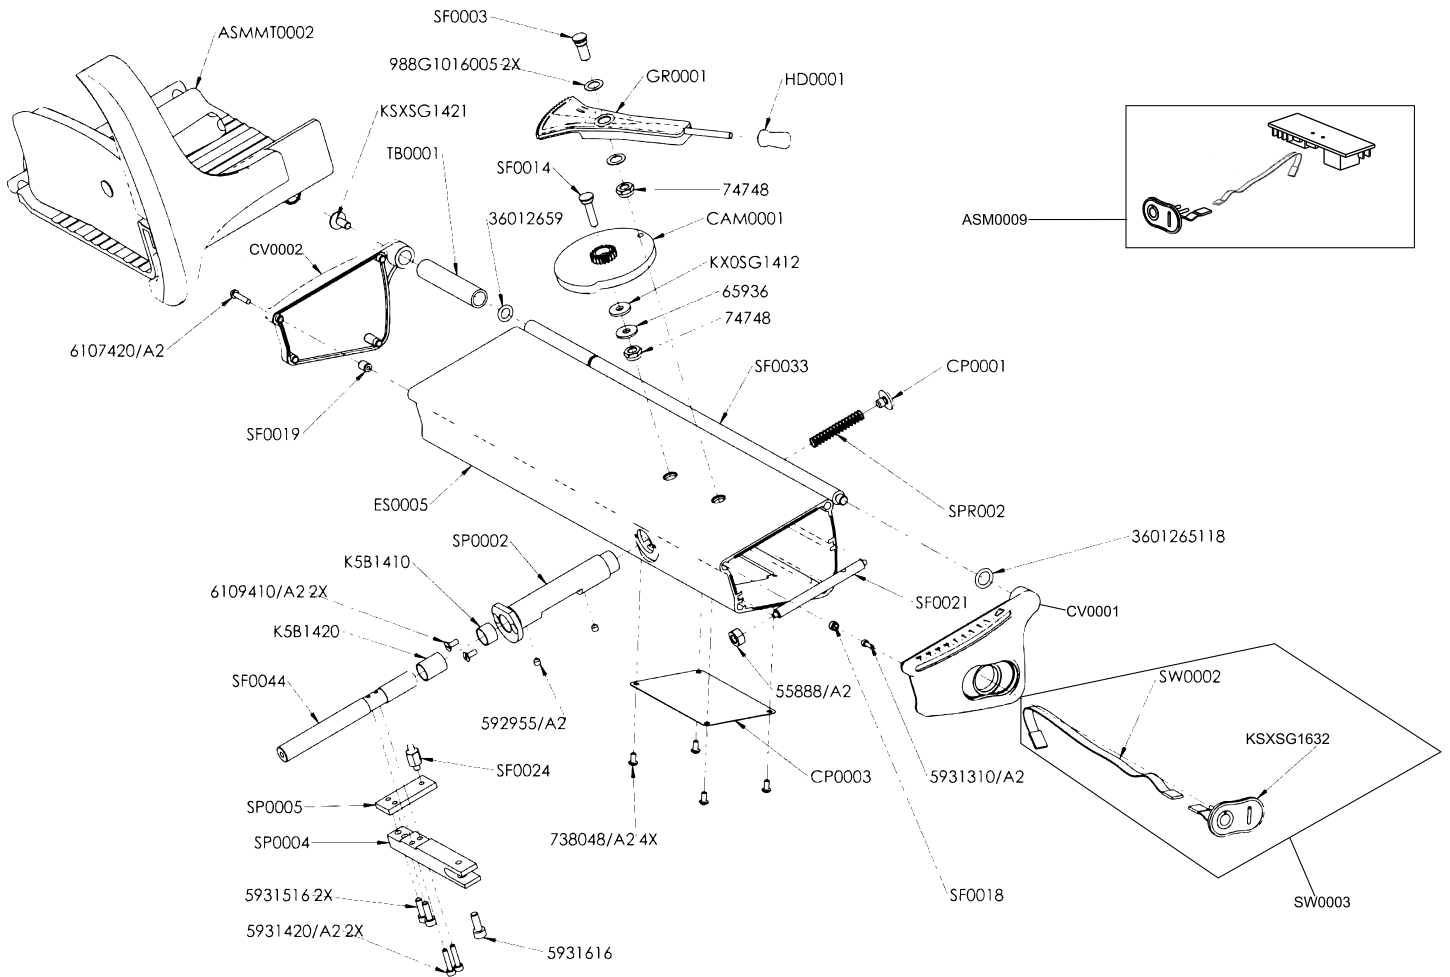

Parts Breakdown

Model MS-IN-0250H-BK 47113