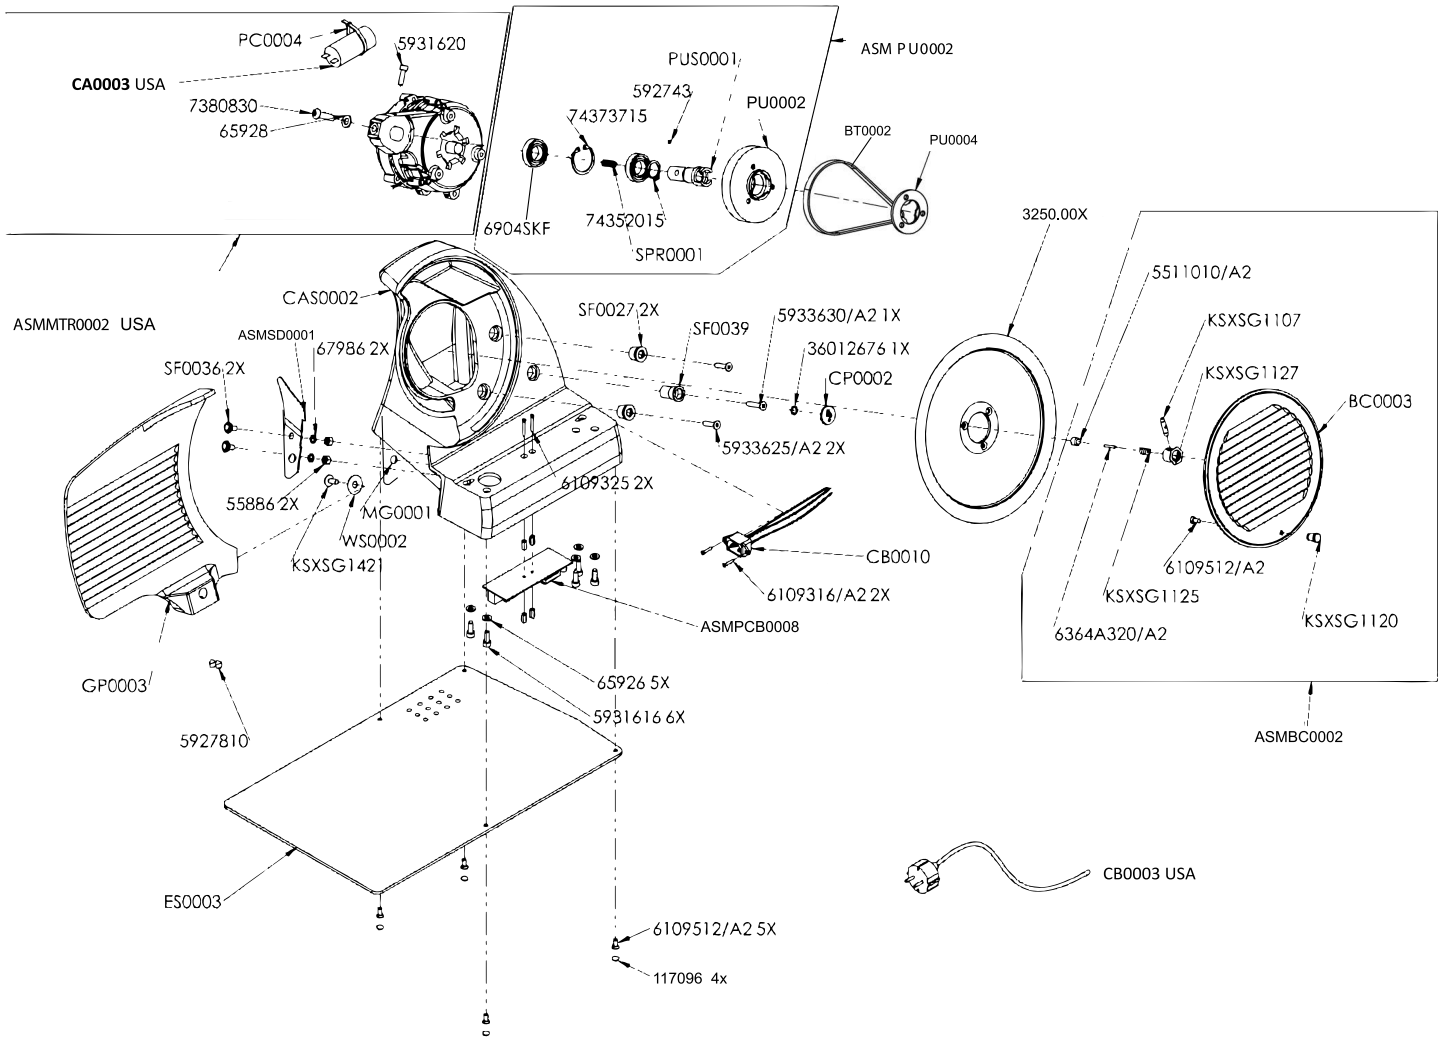

Parts Breakdown

Model MS-IN-0250H-BK 47113